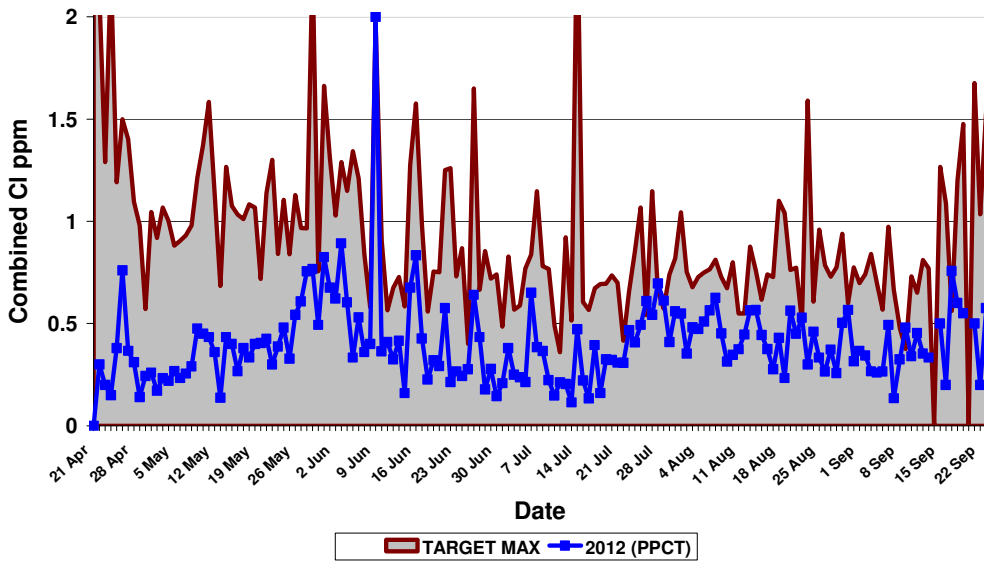

PORTISHEAD OPEN AIR POOL WATER FREE CHLORINE

PORTISHEAD OPEN AIR POOL WATER COMBINED CHLORINE
(target max is half the free chlorine)

PORTISHEAD OPEN AIR POOL WATER pH