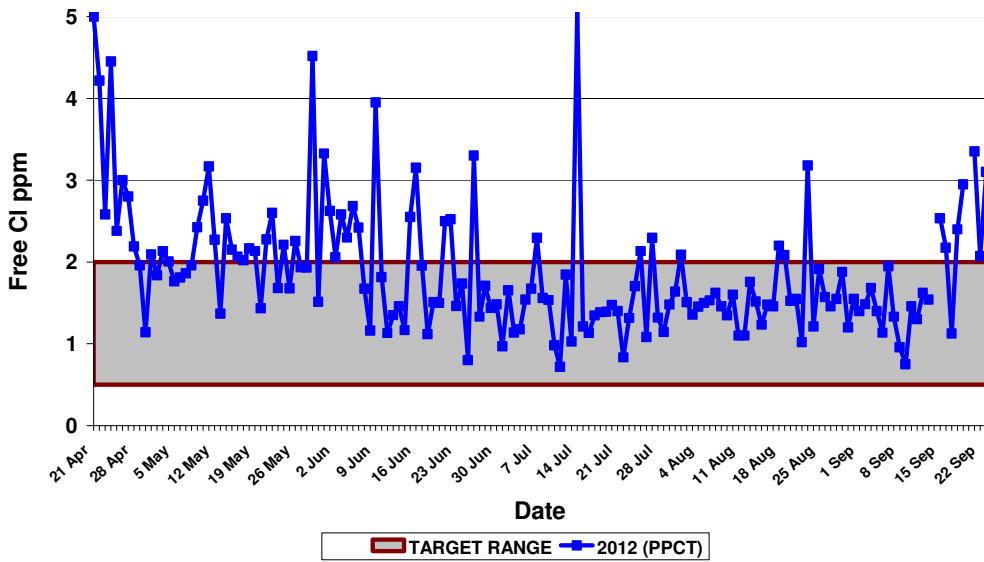

PORTISHEAD OPEN AIR POOL WATER FREE CHLORINE

PORTISHEAD OPEN AIR POOL WATER COMBINED CHLORINE
(target max is half the free chlorine)

PORTISHEAD OPEN AIR POOL WATER pH